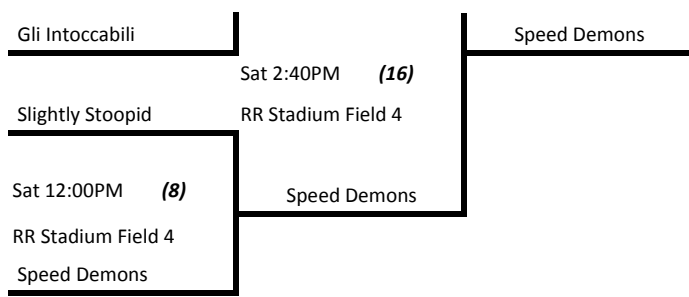

Sun 10:40AM (31)
RR Stadium Field 3

Speed Demons

Max Muscle

Sun 12:00PM (34)
RR Stadium Field 4

Fast

Max Muscle

Champion

Sun 12:40PM (35)
RR Stadium Field 4

1st Place - Max Muscle
2nd Place - Fast
3rd Place - Speed Demons

Loser 6
BYE
Loser 11
Sat 3:20PM (17)
RR Stadium Field 3
Slightly Stoopid
Loser 7
Sat 1:20PM (12)
RR Stadium Field 4
Slightly Stoopid
Loser 8