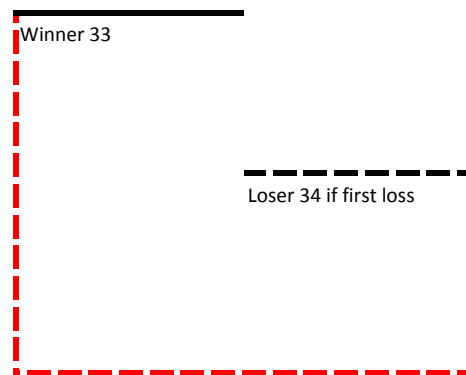

Sun 10:40AM (31)
RR Stadium Field 3

Speed Demons

Max Muscle

Sun 12:00PM (34)
RR Stadium Field 4

Fast

Max Muscle

Champion

Sun 12:40PM (35)
RR Stadium Field 4

1st Place - Max Muscle
2nd Place - Fast
3rd Place - Speed Demons

Loser 6
BYE
Loser 11
Sat 3:20PM (17)
RR Stadium Field 3
Slightly Stoopid
Loser 7
Sat 1:20PM (12)
RR Stadium Field 4
Slightly Stoopid
Loser 8