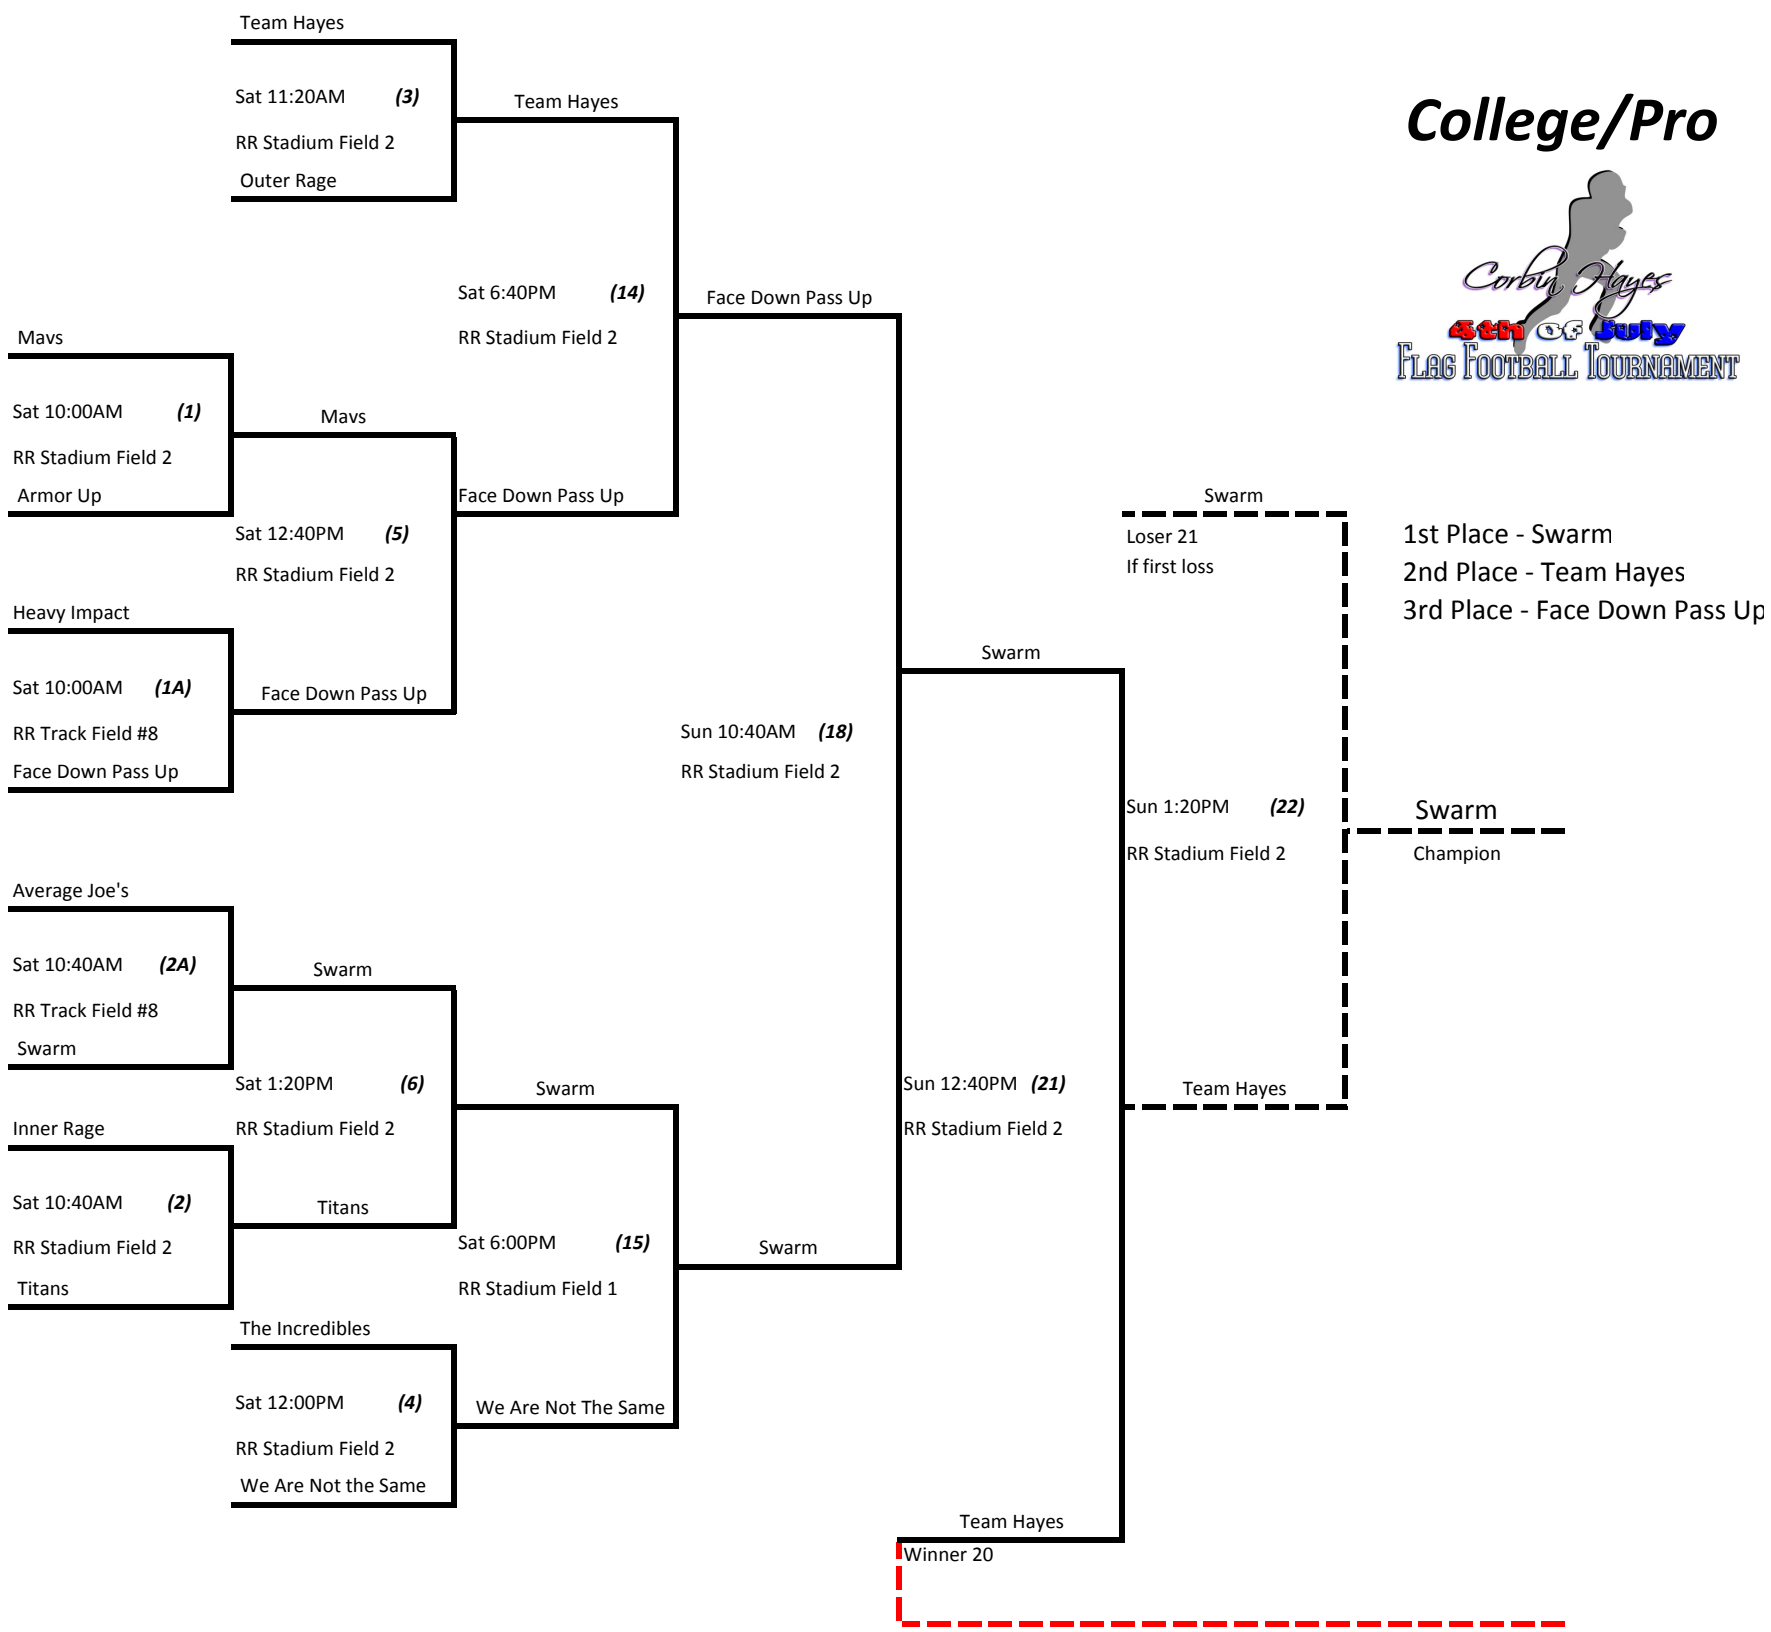

College/Pro

Inner Rage
Loser 2
Sat 2:00PM **(7)**
RR Stadium Field 2
Outer Rage

Loser 3
Sat 4:00PM **(10A)**
RR Track Field #8
Armor Up

Loser 8
Sat 5:20PM **(12)**
Heavy Impact
RR Stadium Field 2
Loser 9A
Sat 4:40PM **(10B)**
RR Track Field #8
Titans

Loser 9

Armor Up
Loser 1
Sat 2:40PM **(8)**
RR Stadium Field 2
The Incredibles

Loser 4
Sat 4:40PM **(11)**
RR Stadium Field 2
Inner Rage
Loser 7

Heavy Impact
Loser 1A
Sat 3:20PM **(9A)**
RR Track Field #8
Average Joe's